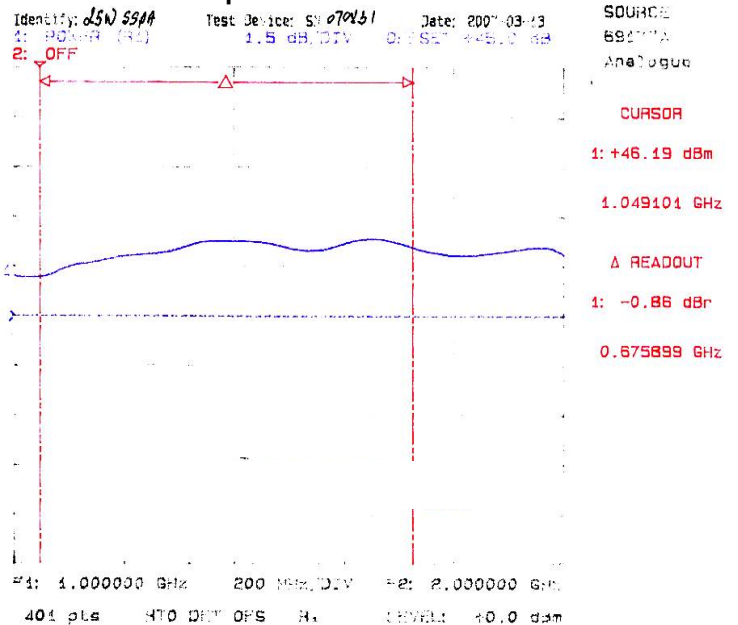

STANDARDS: Compliant with MIL-STD 188-164A

ITS Electronics Inc. Proprietary Information
Specifications are Subject to Change without Notice
E & O E

Response, Innovation, Craftsmanship

200 Edgeley Boulevard, Unit #24-27, Concord, Ontario, CANADA L4K 3Y8

Tel: (905) 660-0405 Fax: (905) 660-0406

e-mail: sales@itselectronics.com   www.itselectronics.com