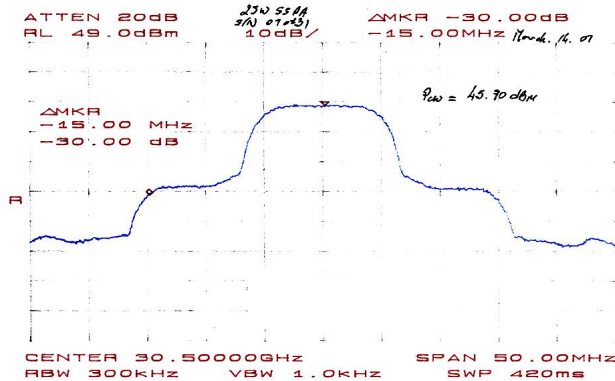

## 25W Linear Ka-Band Upconverter/SSPA for SATCOM™ Application

**MODEL: UC-29A531A0-4450**

**INTERFACE**

**EXTERNAL REFERENCE INPUT:**

Frequency            **10 MHz**  
Connector           **50 Ohm SMA Female**

**REMOTE MONITOR AND CONTROL:**

Interface             **Serial RS-422/485**

**POWER SUPPLY:**

Voltage               **115V/800W max.**

**MECHANICAL**

The radio is suitable for outdoor use in severe and mobile environments.

Dimensions           **18" x 14.75" x 6.3"**  
Weight                **31 lbs.**

**ENVIRONMENTAL**

Operating Temperature:   **-40 to +60 °C**

**PERFORMANCE**

The transmitter provides a frequency translation of an L-band input to a Ka-band output. It features high linearity, low phase noise performance and high linear power.